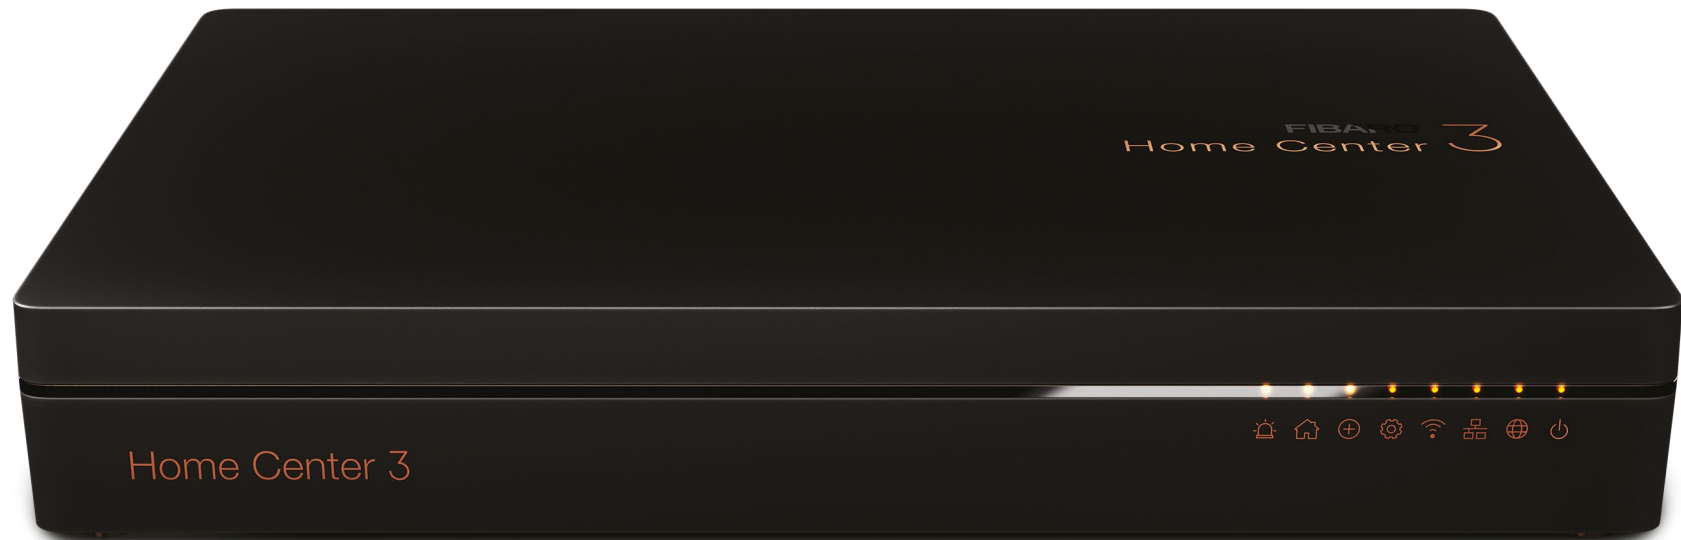

**FIBARO**  
Home Center

3

**New for 2020**

**A true game-changer  
of smart home market!**

## Discover the brand-new Home Center 3 that will take your smart home life to the next level!

Let us introduce the real breakthrough technology! FIBARO is all about delivering game-changing, finest solutions and today, we are more than happy that the 10th anniversary of our company can be marked by the launch of such a revolutionary product!

Home Center 3 is the most advanced smart home hub available on the market. It combines the most outstanding and cutting-edge features in terms of hardware technology and UX characteristics. The device has been created in close cooperation with FIBARO users and installers and comes as the result of our ten years smart home experience. Integrate FIBARO with over 2000 third-party products operating in various technologies and easily control different kind of smart appliances such as lighting, roller blinds, HVAC, alarm, surveillance or watering system – everything done with a simple press of a button, gesture or with a word. Everything packed up in an ingenious and refined design.